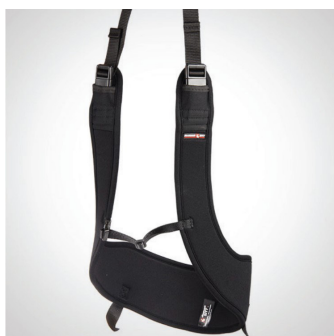

Thorax-sele

Brystmål

XS - 20 cm

S - 25 cm

M - 30 cm

L - 40 cm